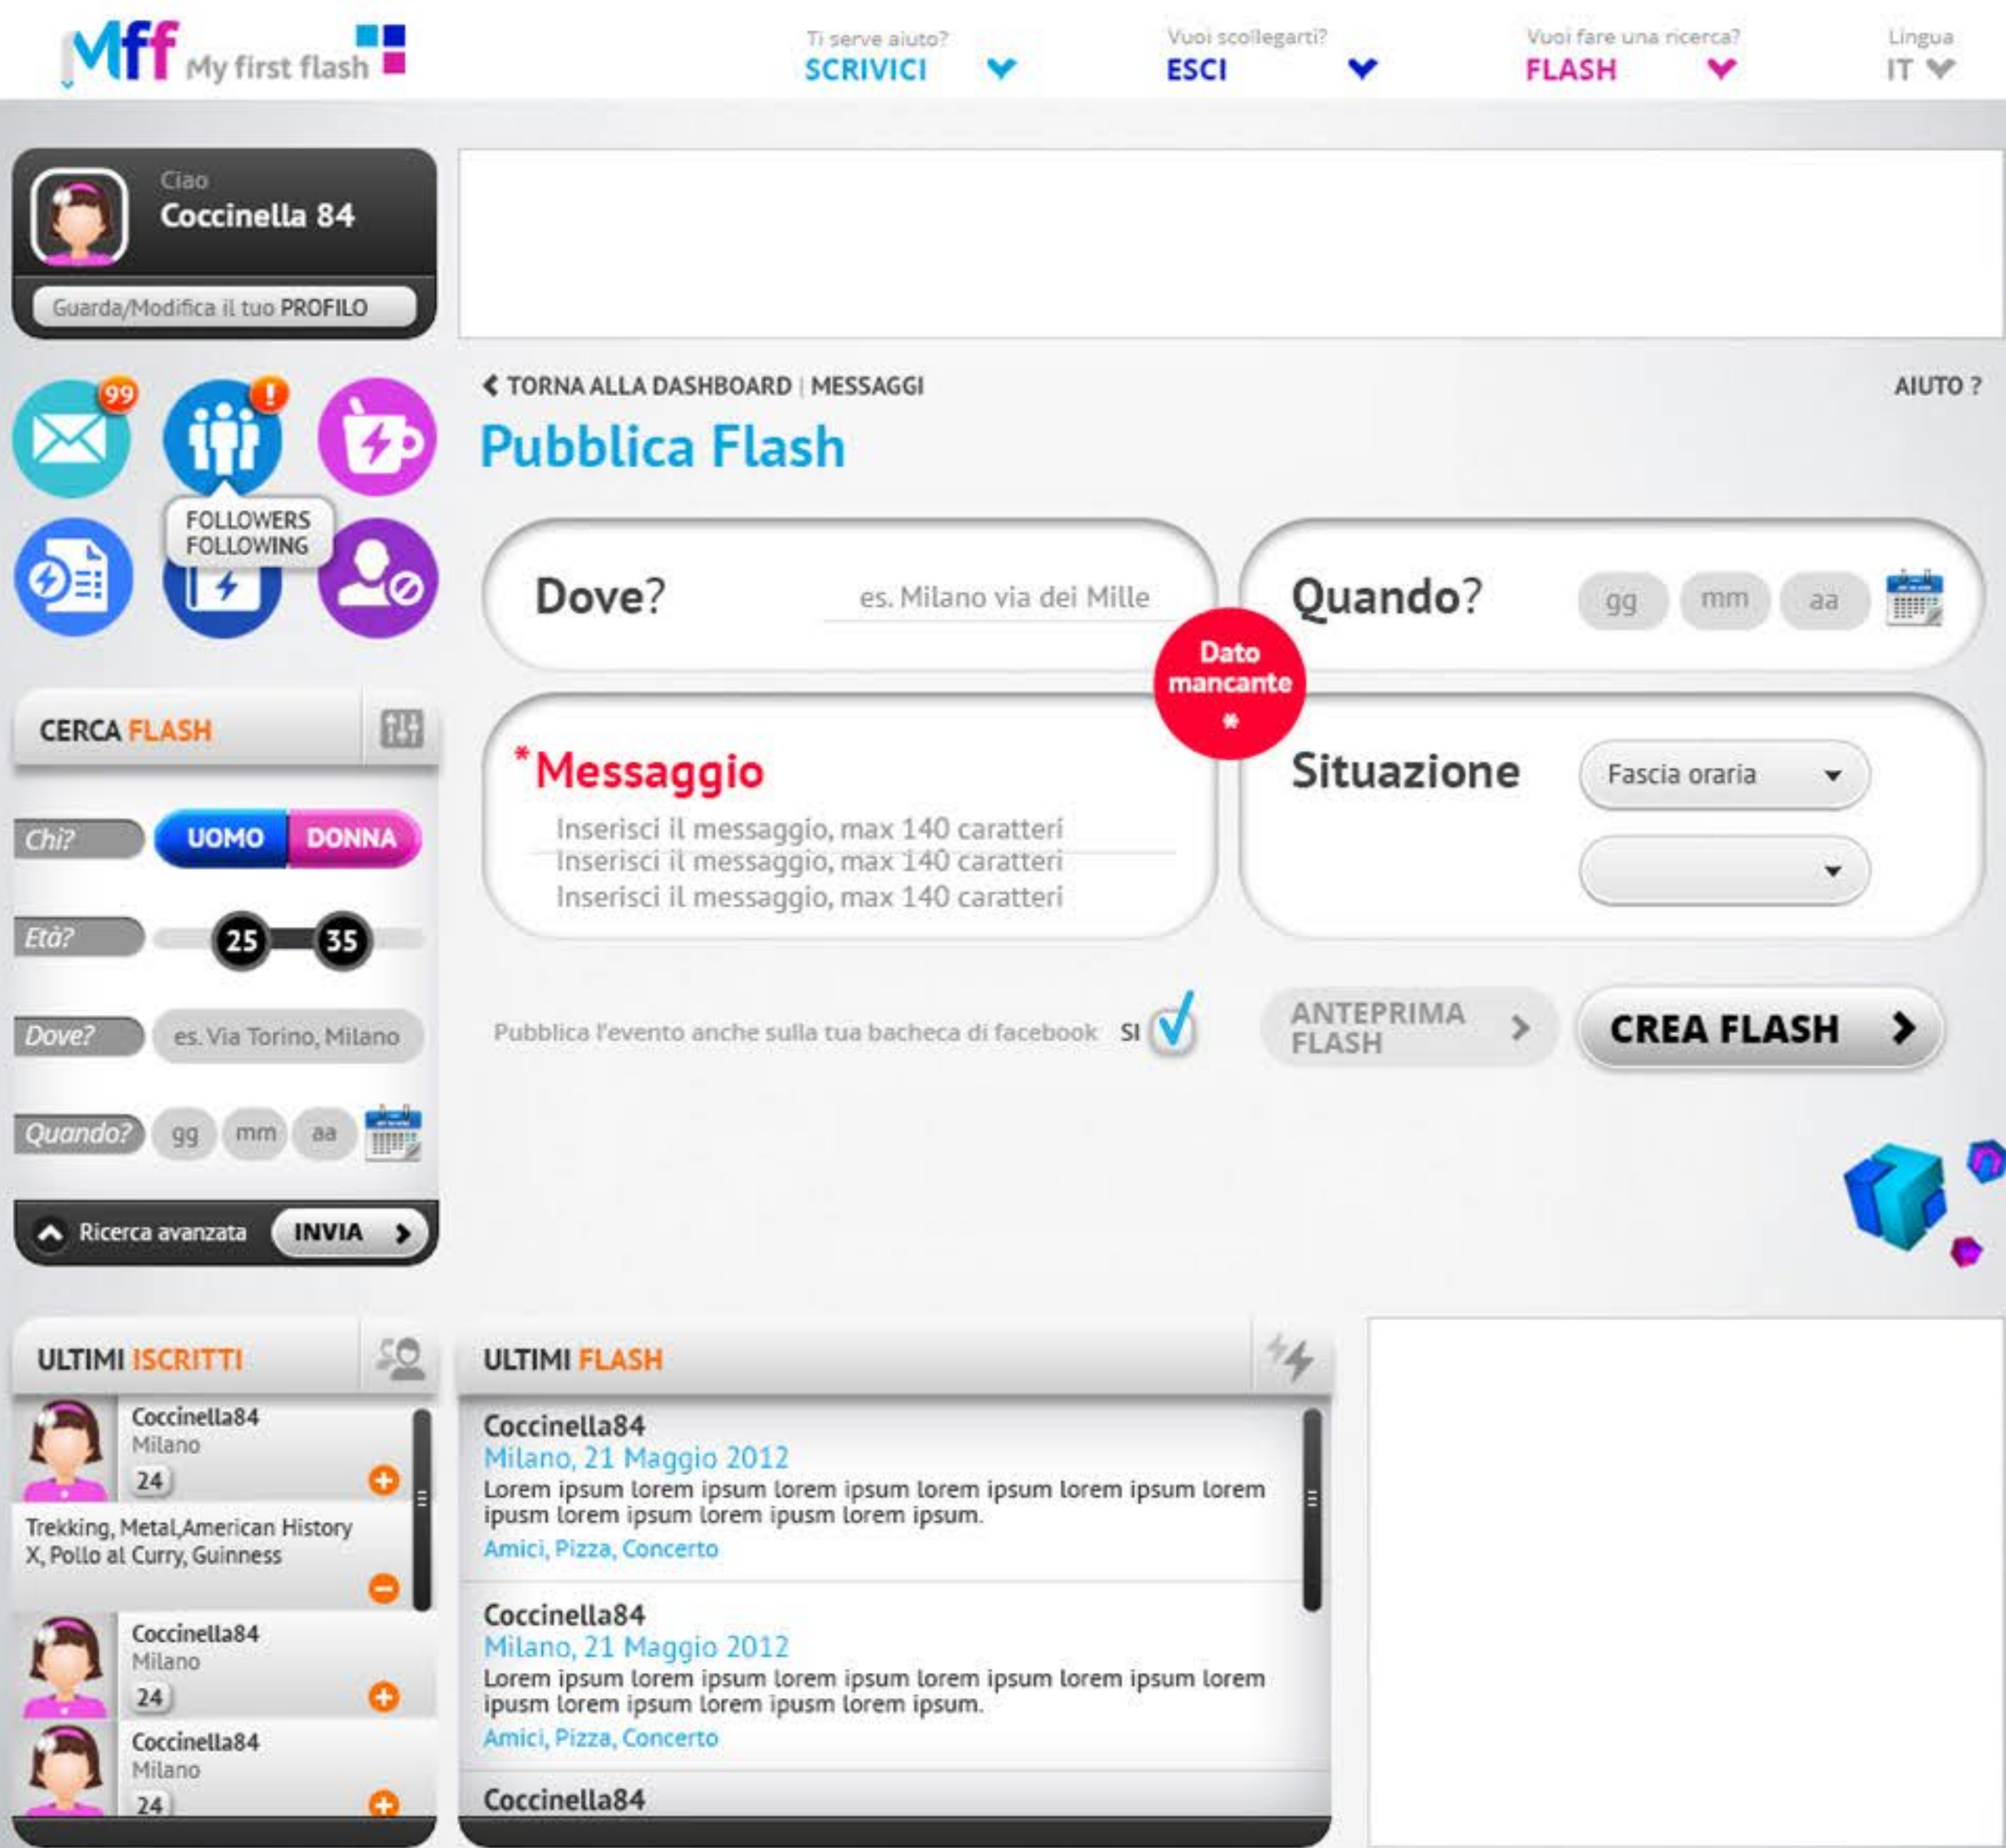

CORPORATE IDENTITY, ADV, VIDEO, ADD-ONS

HP

USER DASHBOARD

USER PROFILE

REGISTRATION Step1

FLASH PUBLISHING

USER INBOX

MAIL NOTIFICATION

MOBILE APP