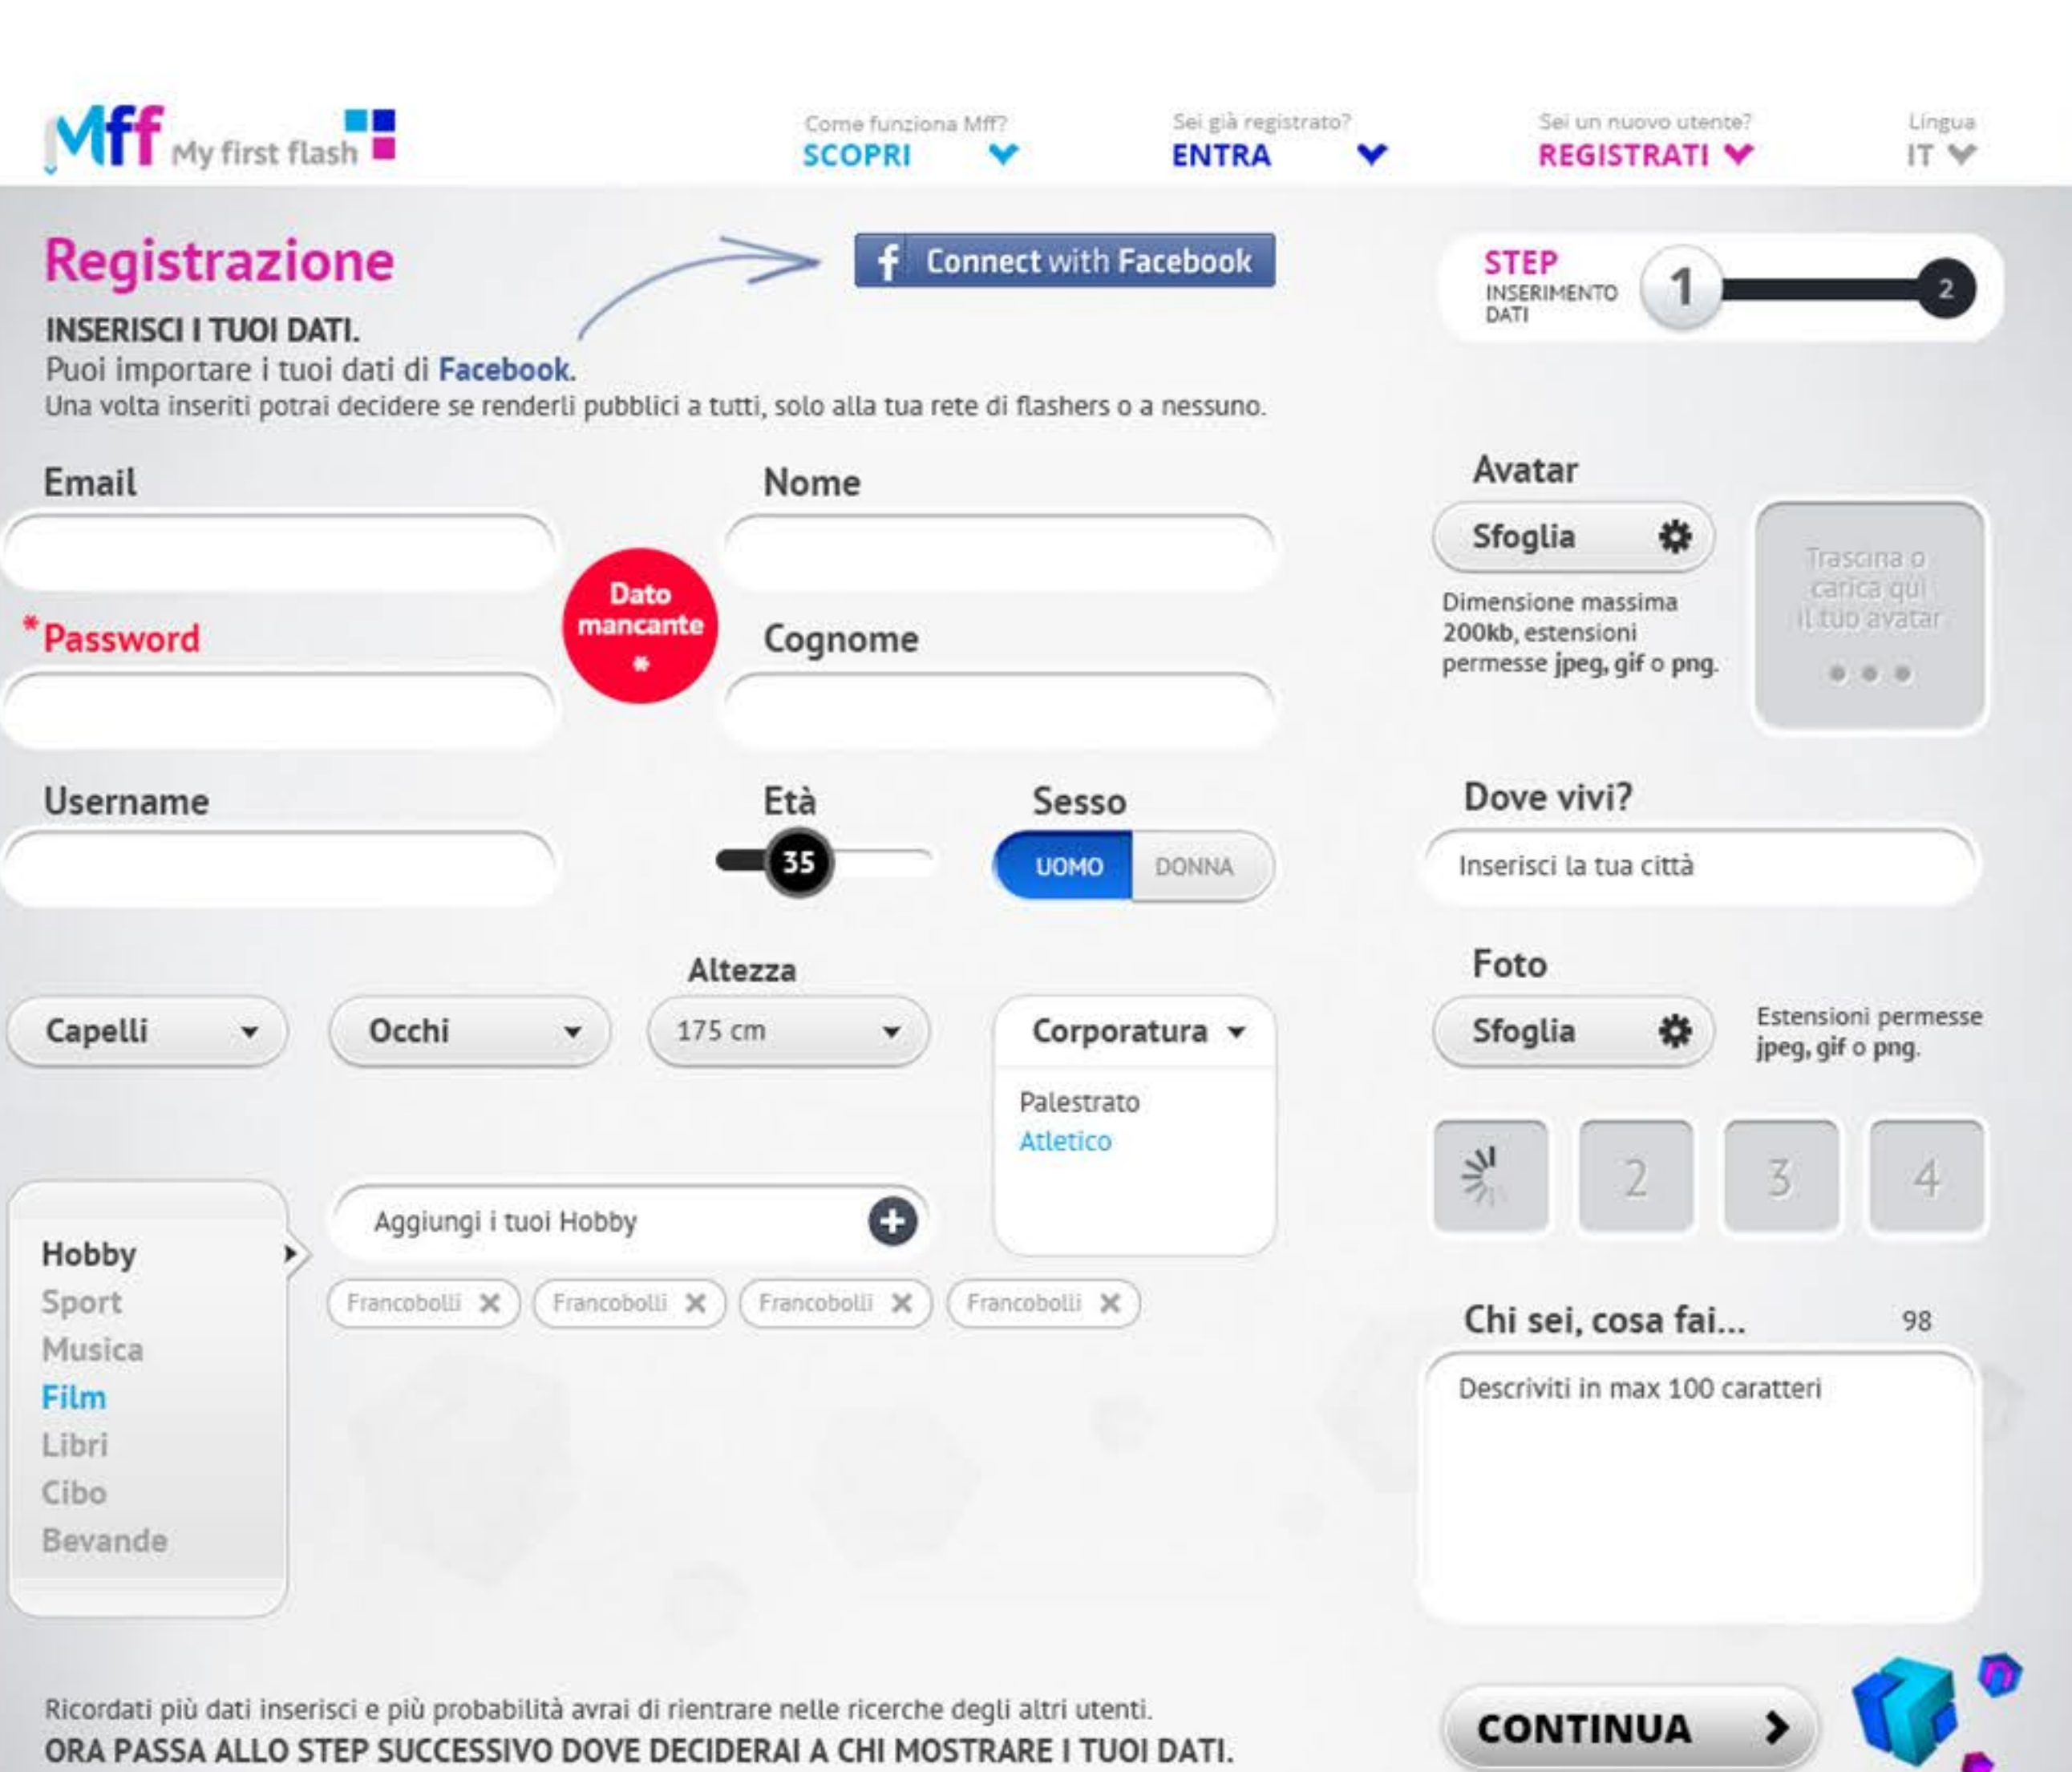

CORPORATE IDENTITY, ADV, VIDEO, ADD-ONS

HP

USER DASHBOARD

USER PROFILE

REGISTRATION Step1

FLASH PUBLISHING

USER INBOX

MAIL NOTIFICATION

MOBILE APP