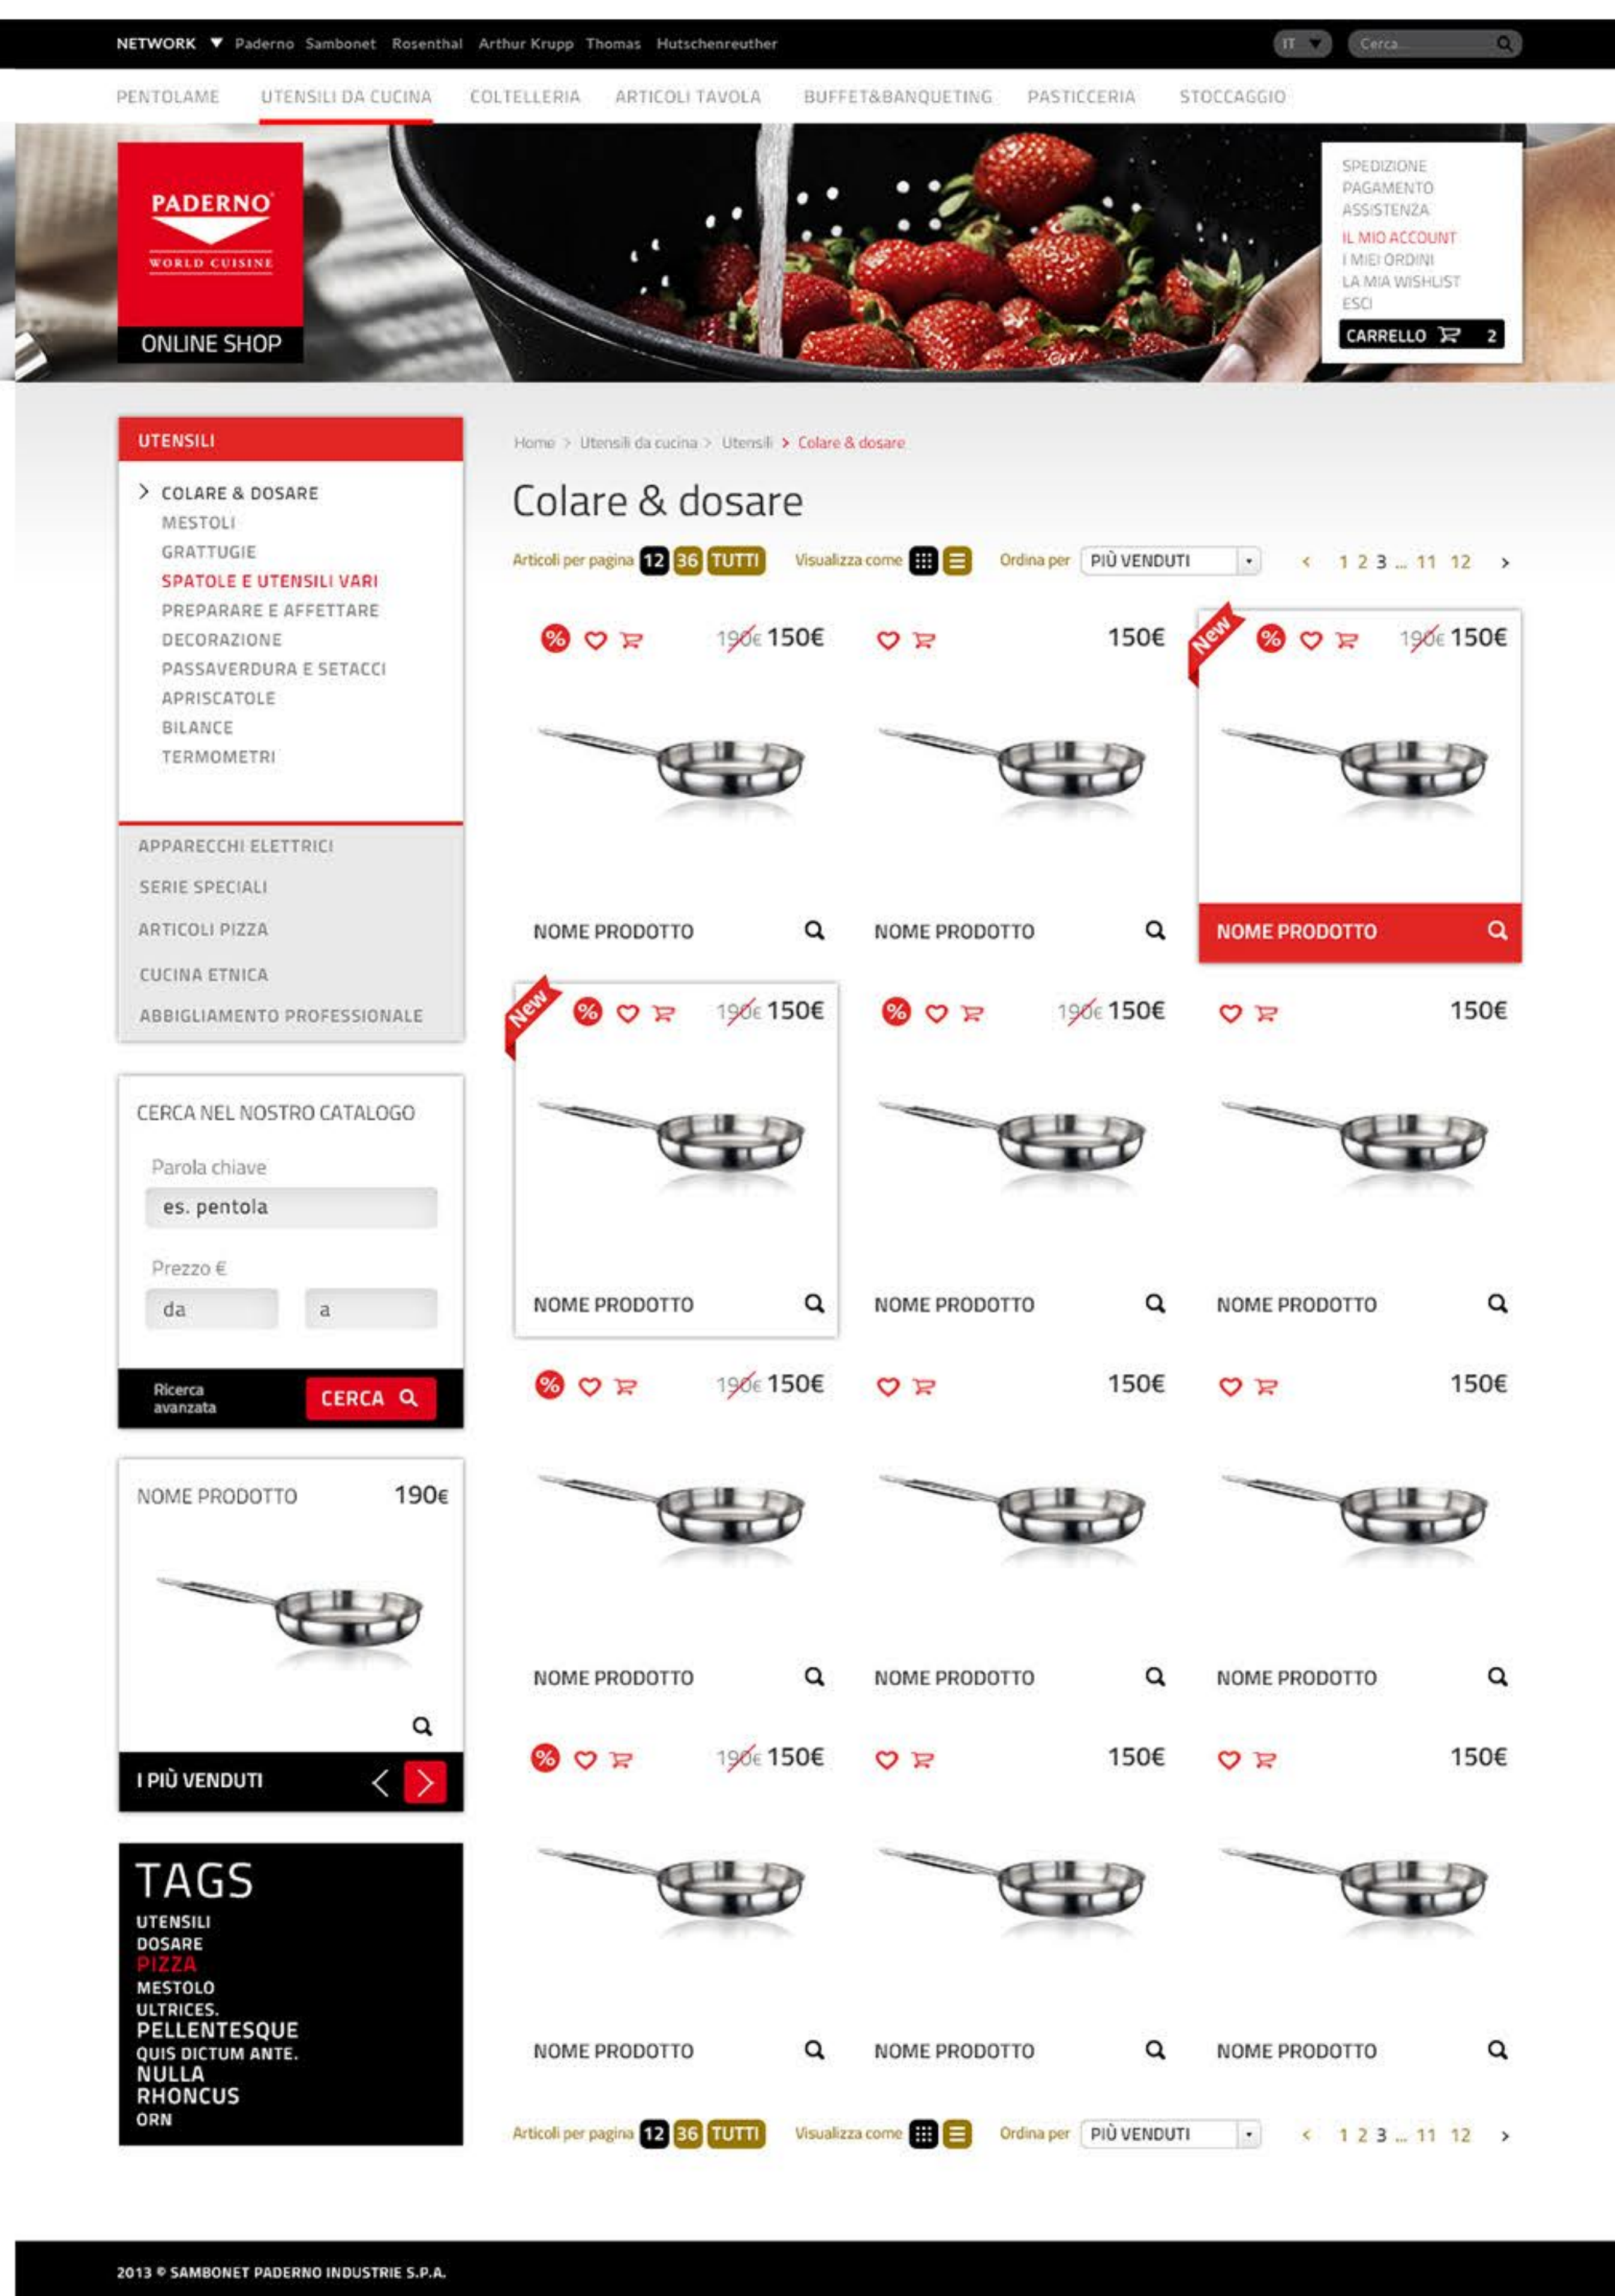

HP

HP WIDGETS

CATEGORY LEVEL 1

CATEGORY LEVEL 2

CATEGORY LEVEL 3

PRODUCT DETAIL

CART

CHECKOUT