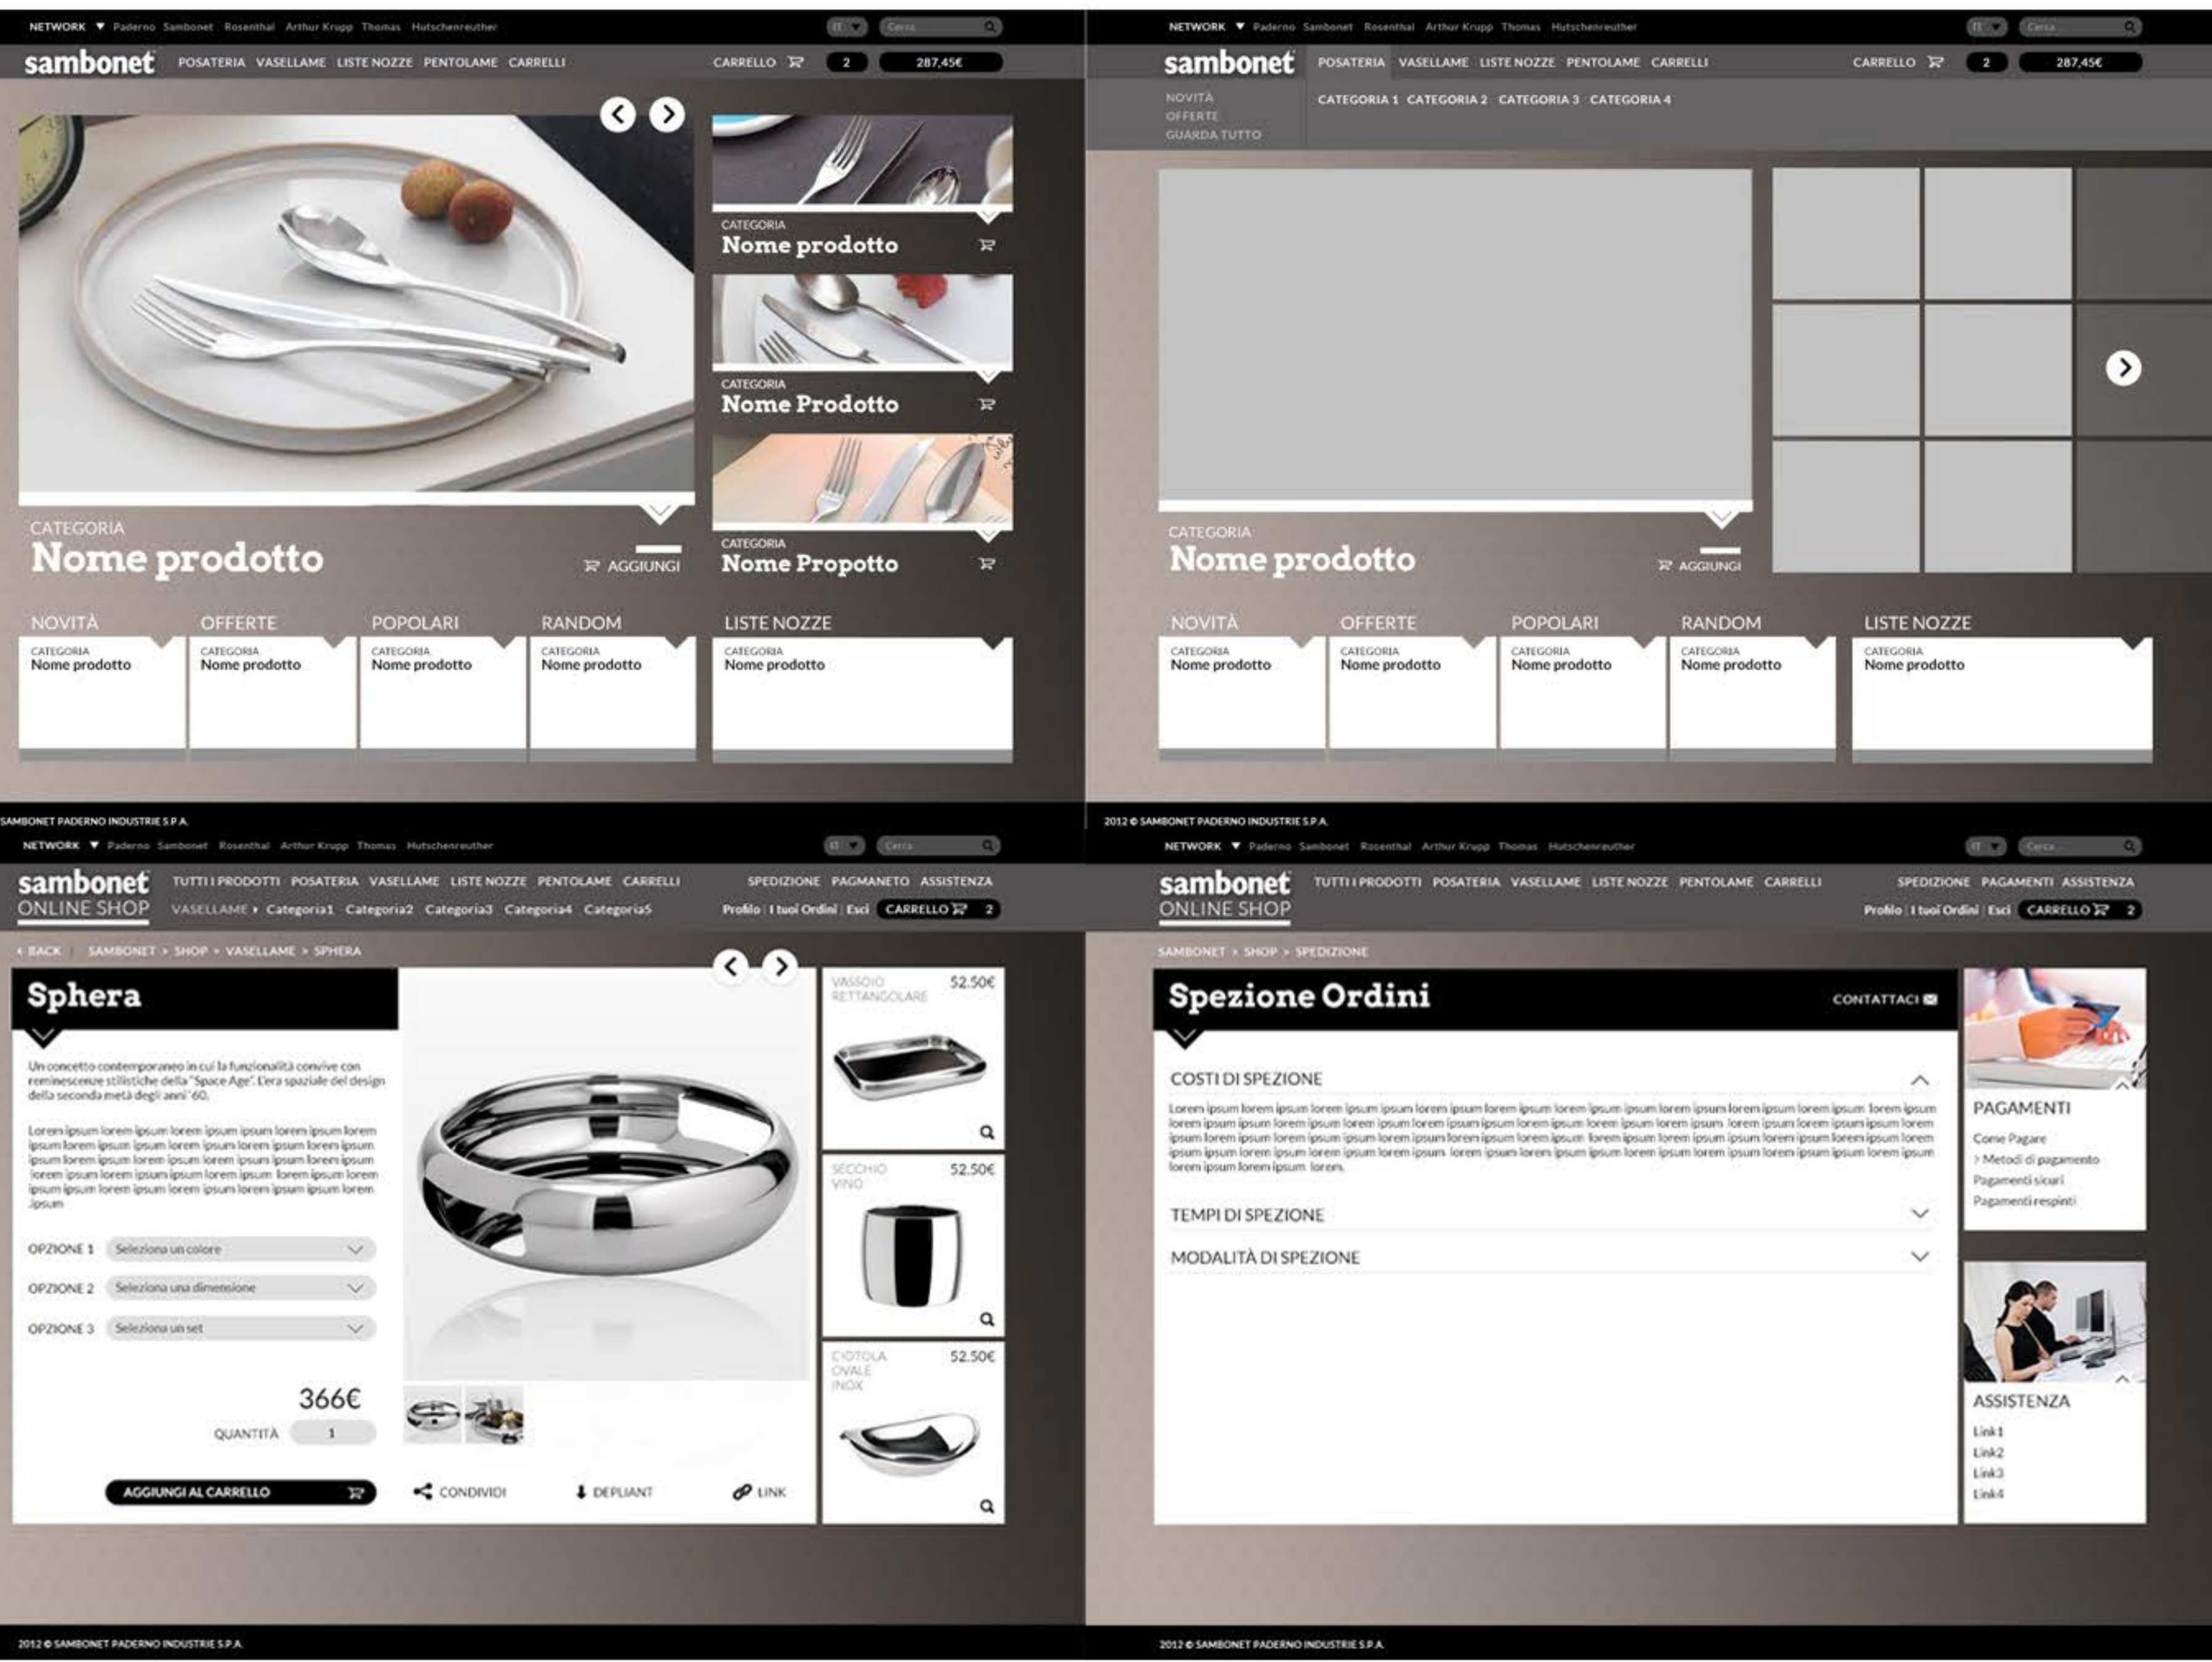

PROPOSAL

HP

CATEGORY

PRODUCT DETAIL

CHECKOUT

USER PROFILE

CART