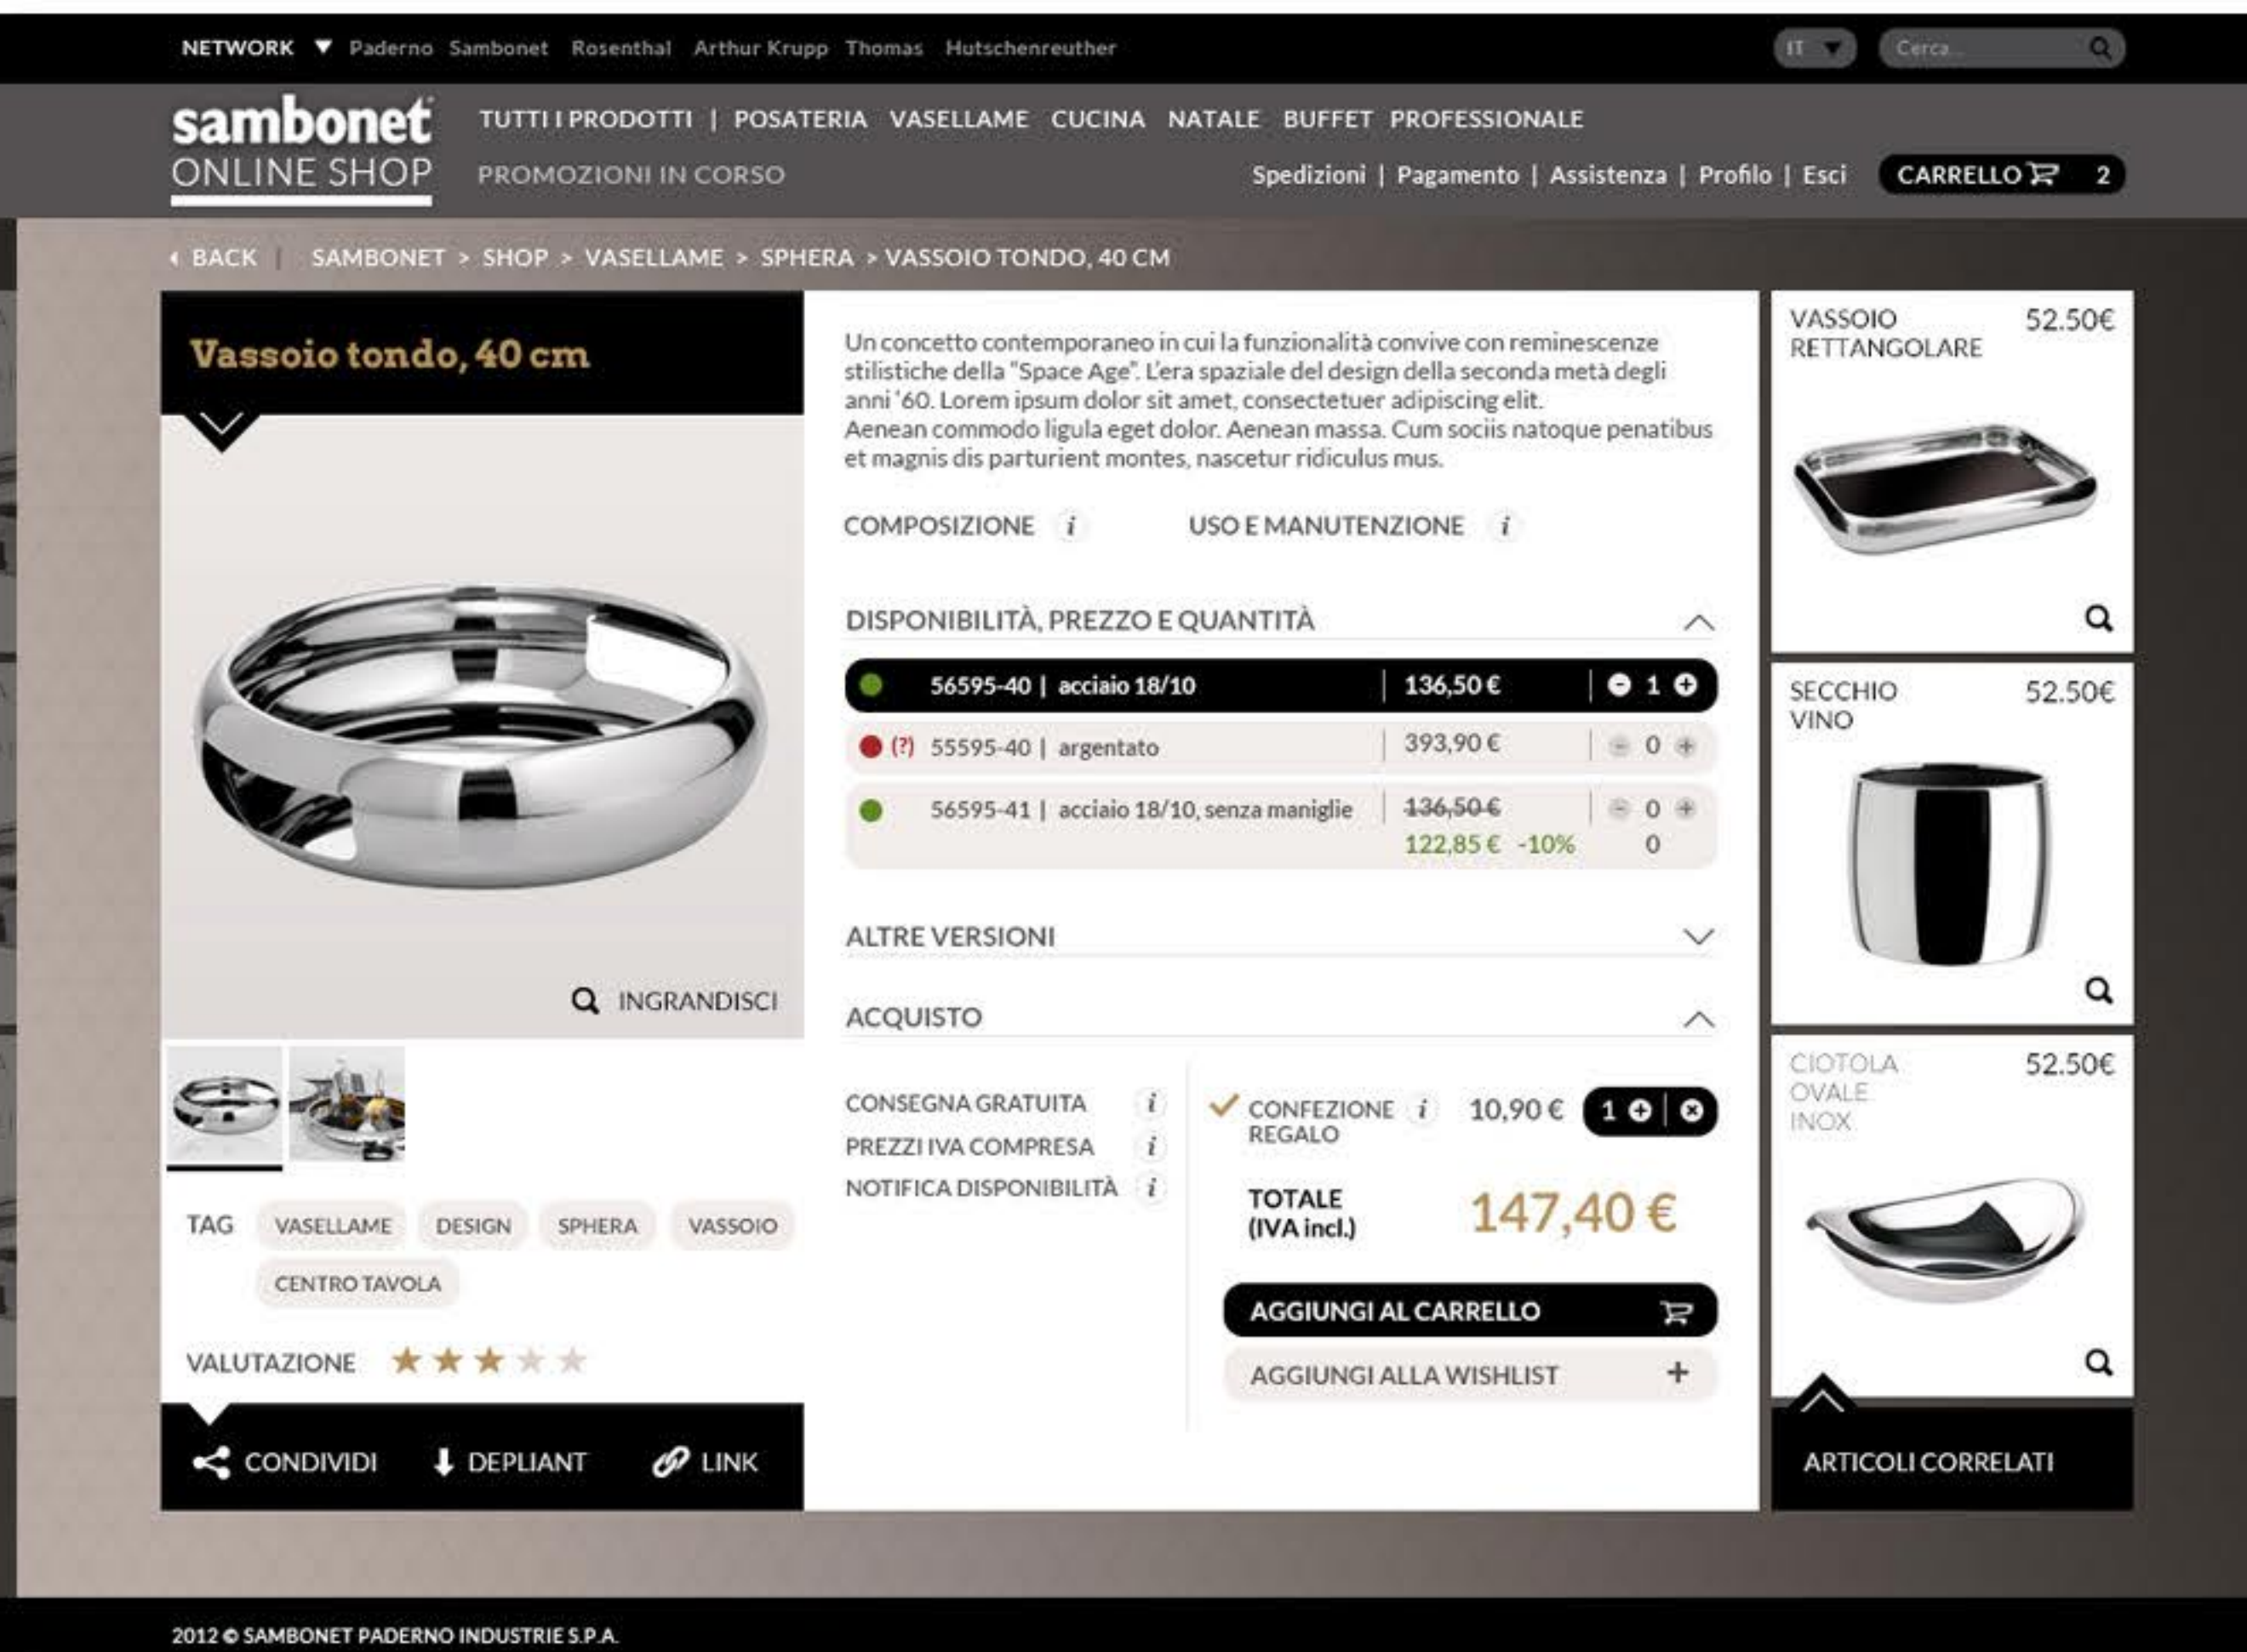

PROPOSAL

HP

CATEGORY

PRODUCT DETAIL

CHECKOUT

USER PROFILE

CART