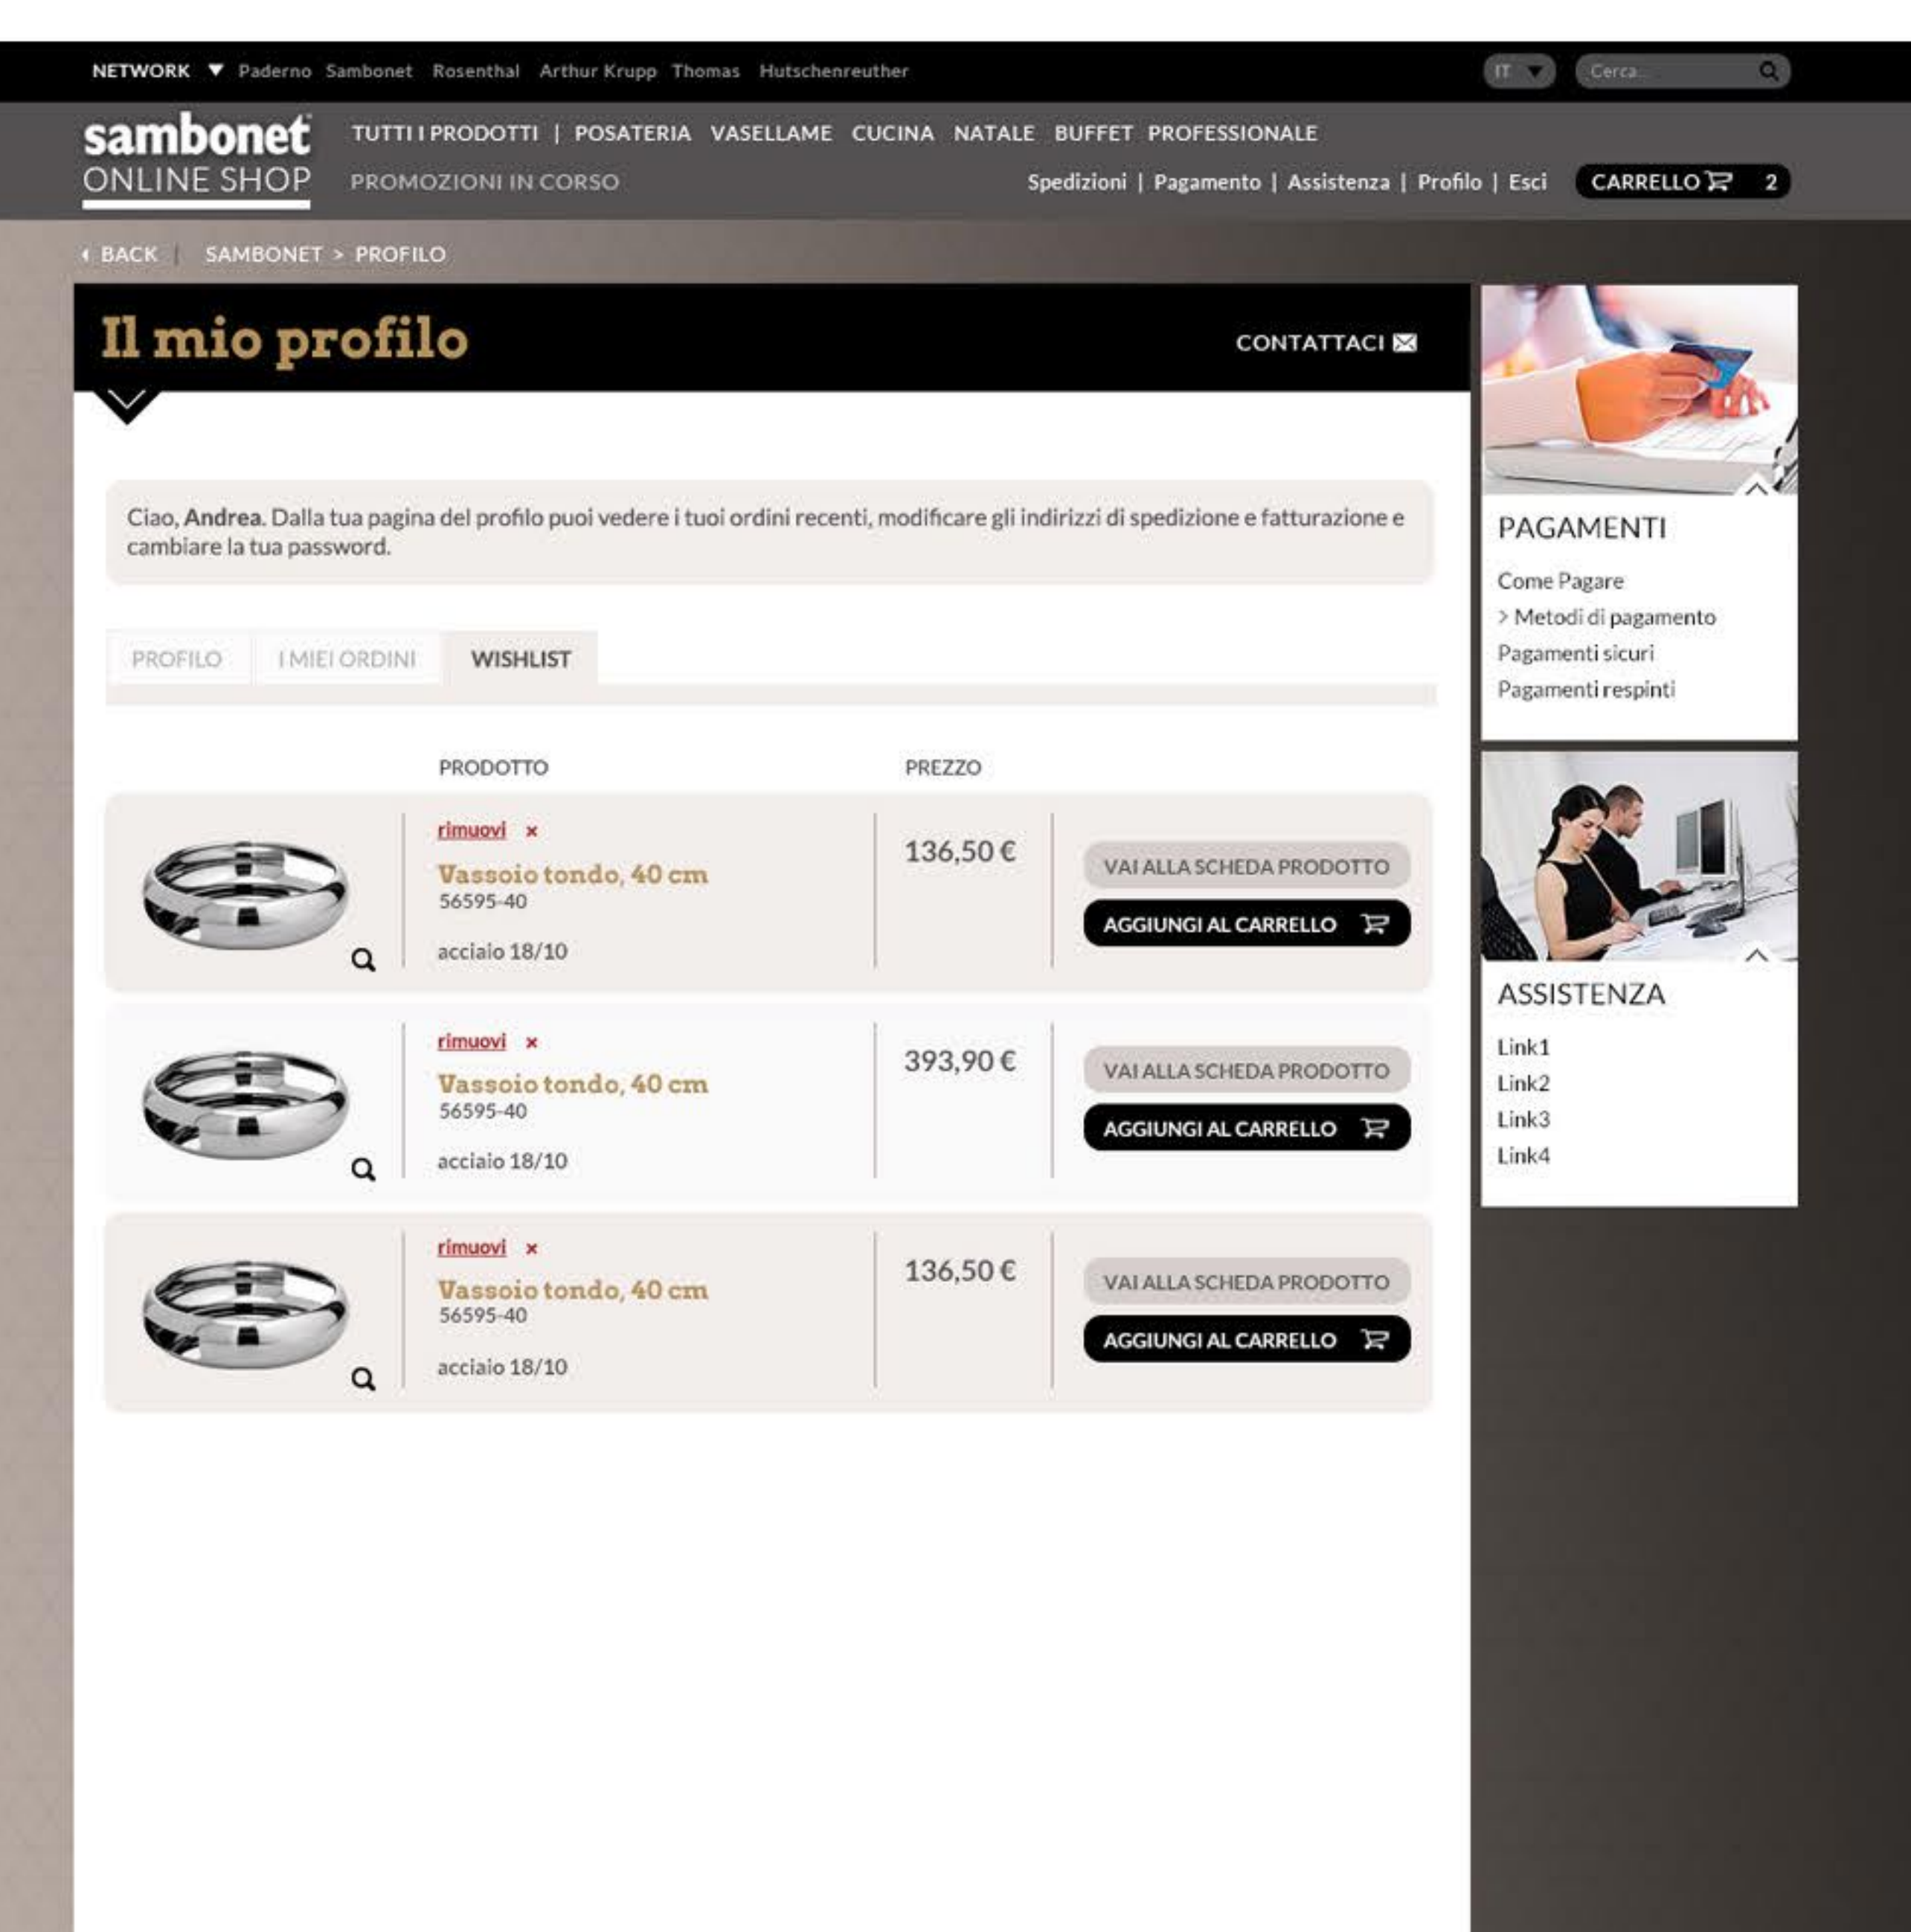

PROPOSAL

HP

CATEGORY

PRODUCT DETAIL

CHECKOUT

USER PROFILE

CART