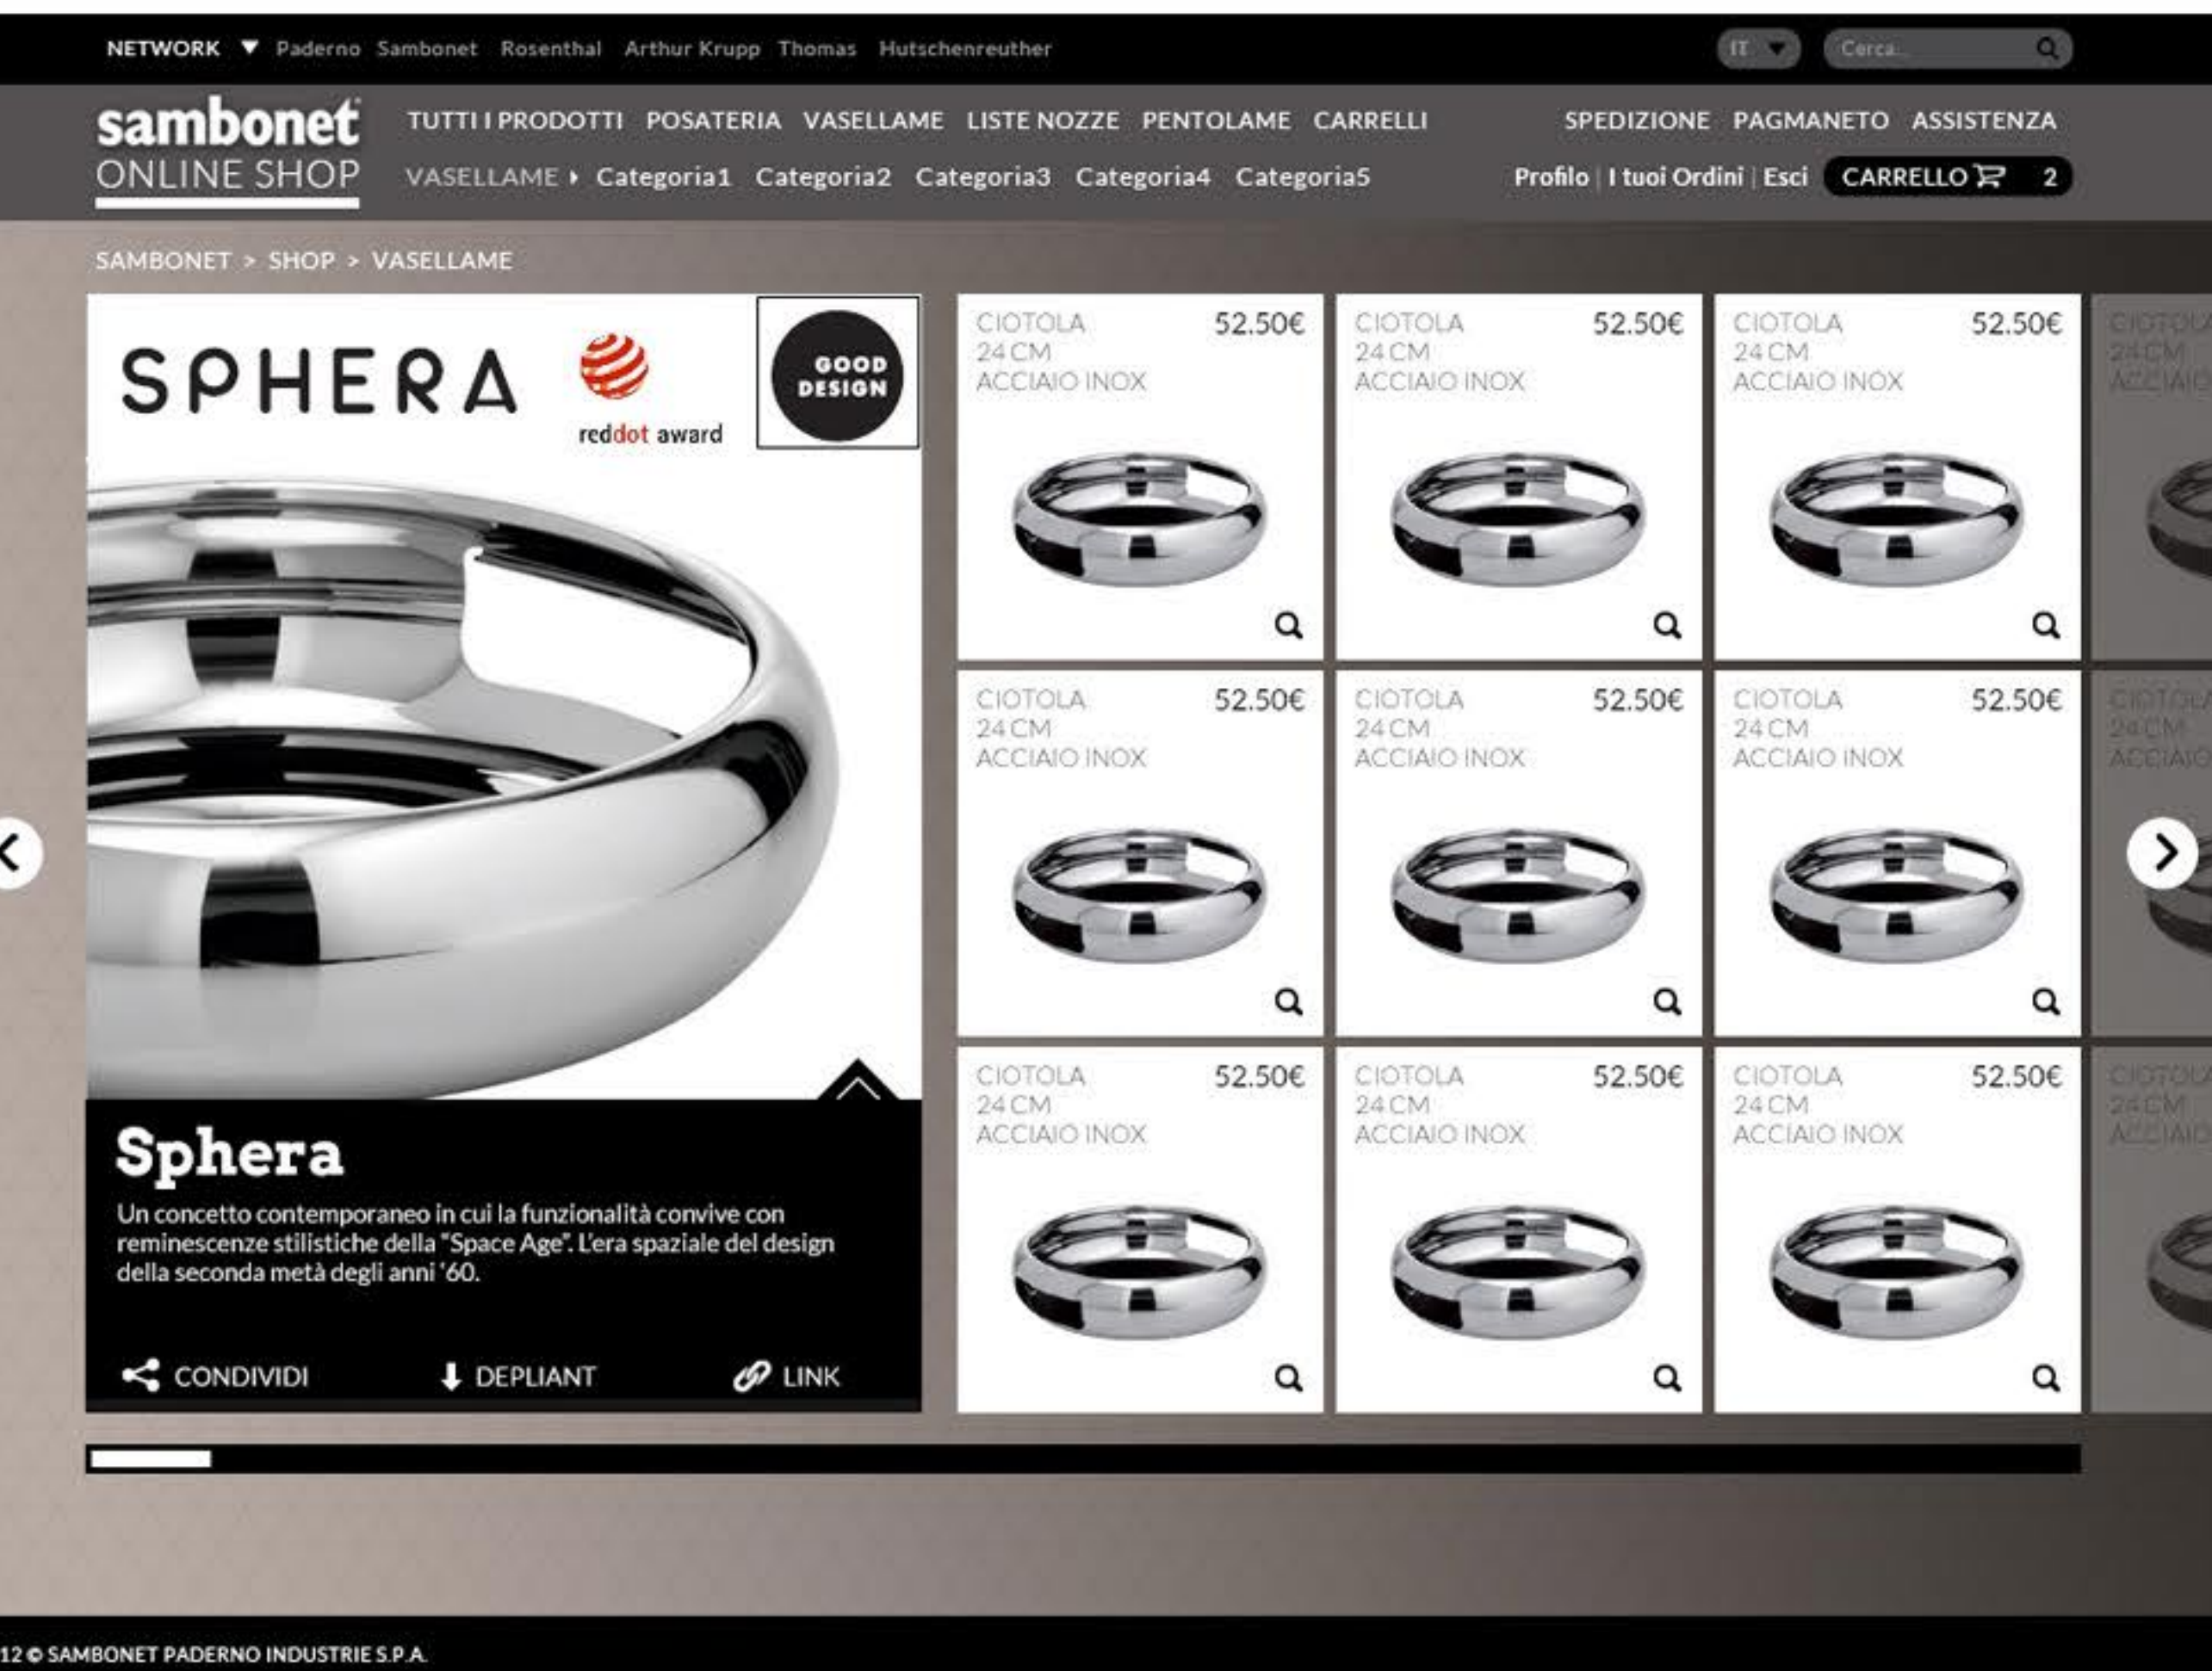

PROPOSAL

HP

CATEGORY

PRODUCT DETAIL

CHECKOUT

USER PROFILE

CART