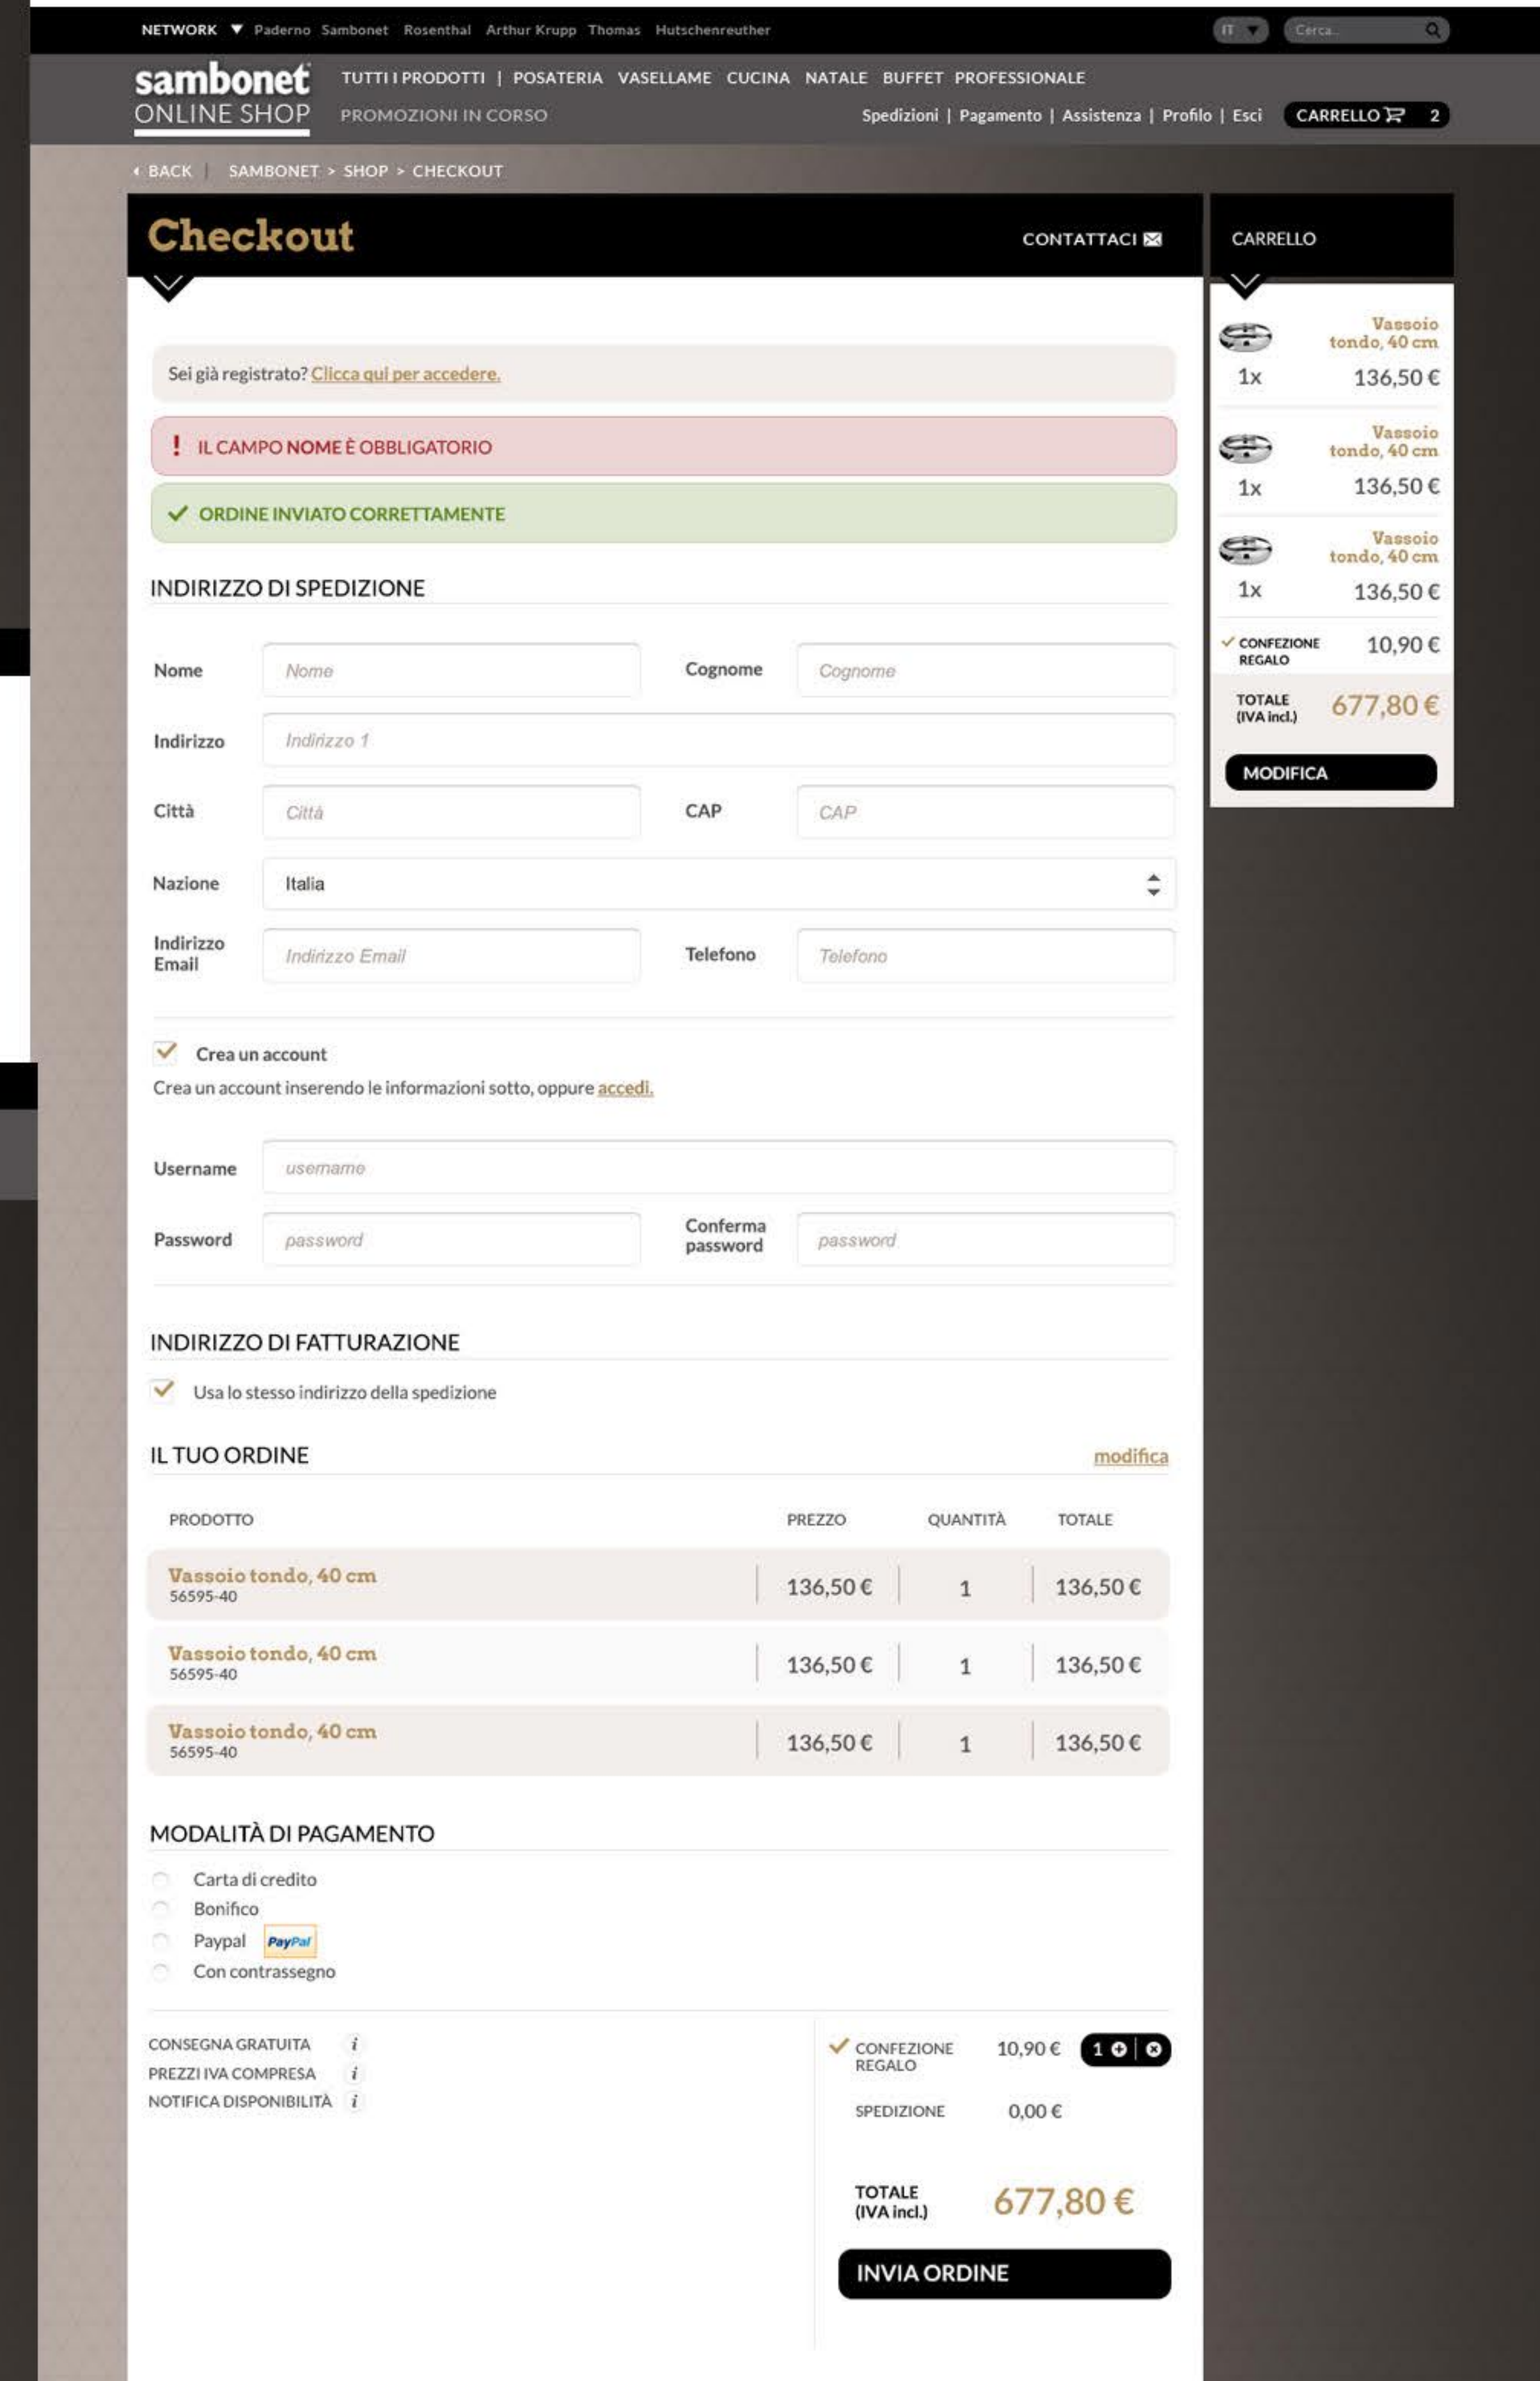

PROPOSAL

HP

CATEGORY

PRODUCT DETAIL

CHECKOUT

USER PROFILE

CART